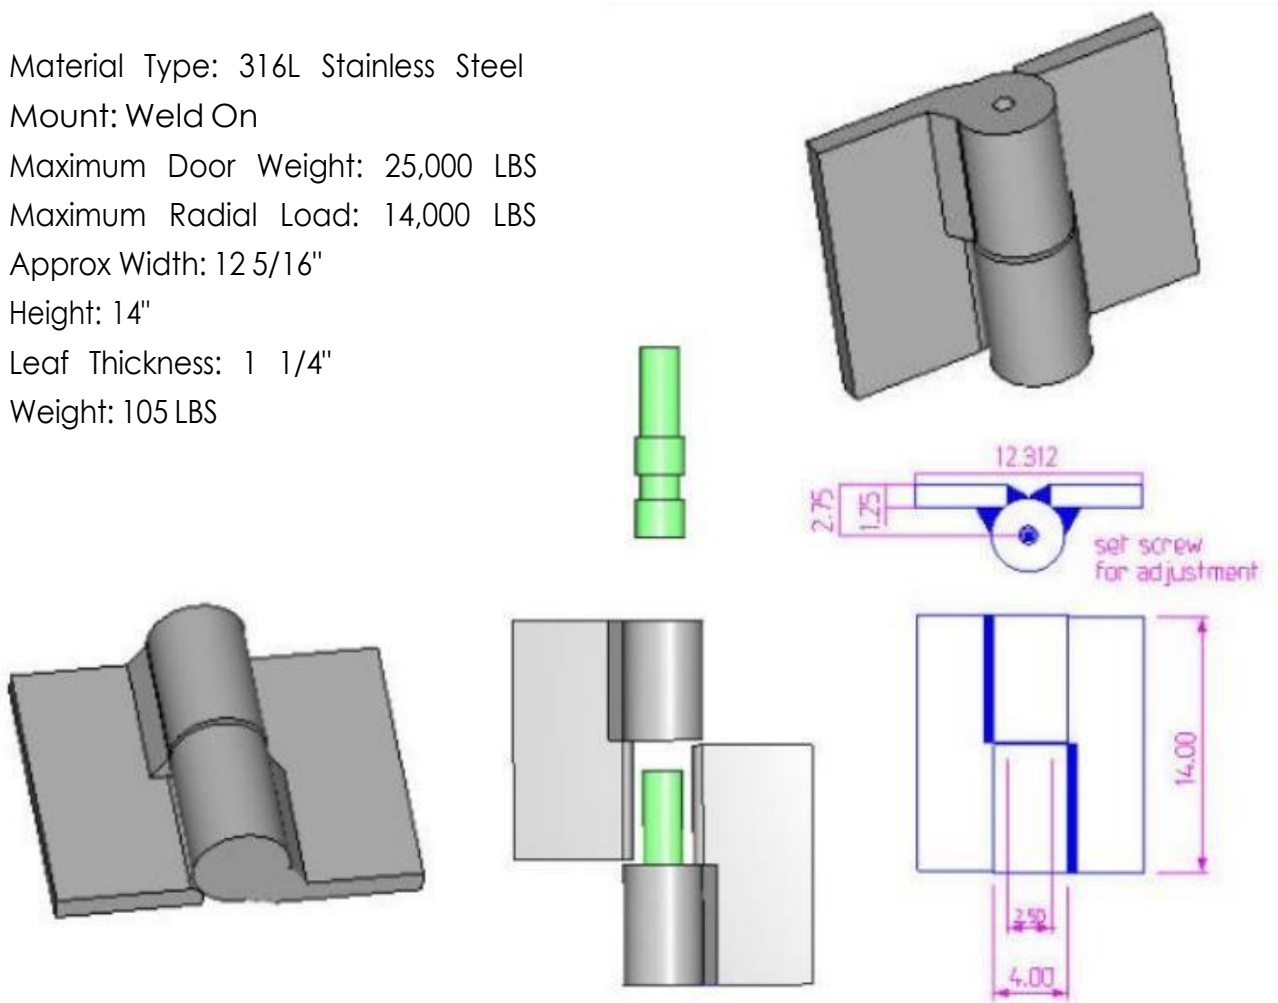

# 14" x 12 5/16" Stainless Steel Heavy Duty Hinges

Model Number: 2250 LH-316

Price: \$ POR (PRICE ON REQUEST)

- Material Type: 316L Stainless Steel
- Mount: Weld On
- Maximum Door Weight: 25,000 LBS
- Maximum Radial Load: 14,000 LBS
- Approx Width: 12 5/16"
- Height: 14"
- Leaf Thickness: 1 1/4"
- Weight: 105 LBS